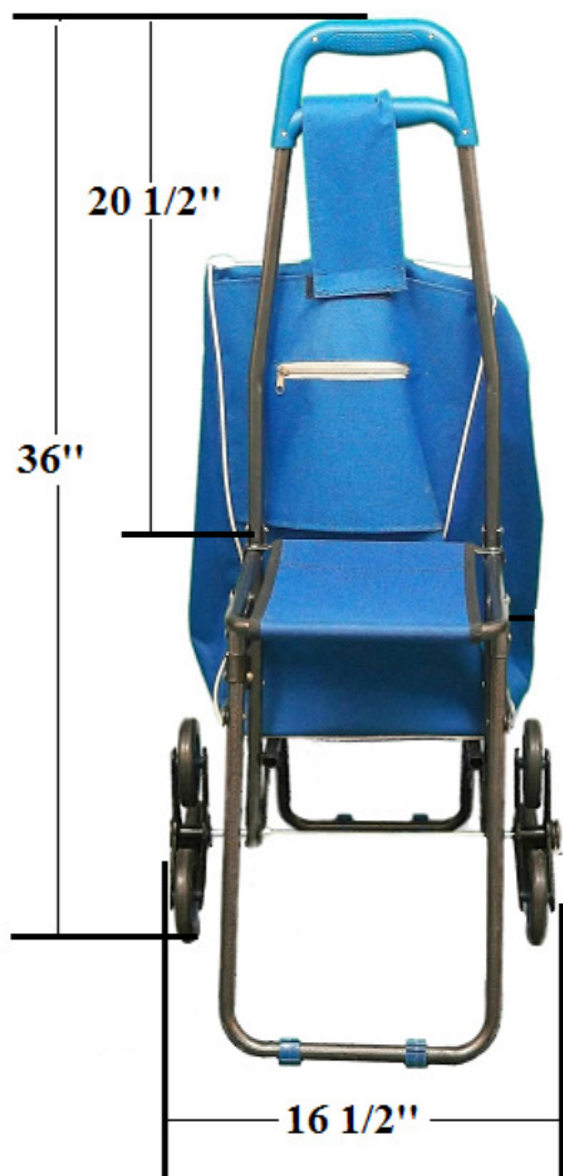

607BL 607R

3 WHEEL SHOPPING CART

BAG
21" T
12 1/2" W
8" D