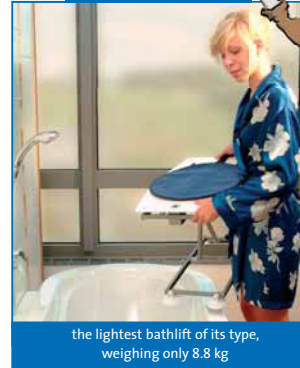

The „Peter Pan“ is adjustable to stand safely in your bath. There is no possibility of slipping or tipping.

„Peter Pan“ is made of stainless steel and is extremely light in weight - only 8.8 kg.

You can have a bath when, how and where you want!

The „Peter Pan“ bathlift fits in any bath, even when you are on holiday.

„Peter Pan“ can be lowered down to 7 cm above the bottom of the bath and is easy to raise again to its original height.

Bathe with or without a backrest – you can enjoy a bath any way you like and are completely free to bathe, shower, wash and enjoy your normal bodycare routines!

Easy to use

„TRIED AND TRUSTED“

the lightest bathlift of its type, weighing only 8.8 kg

You can have a bath when, how and where you want!

Enjoy a relaxing full bath or a herbal or aromatherapy treatment!

Resists all known medical and other bath salts and oils, with its own seal of hygiene. „Peter Pan“ is even easier to clean and disinfect.

Peter Pan

MAINTENANCE
FREE AND
„INDESTRUCTIBLE“

Made in Germany

Technical datas & accessories

stable – light – robust

Technical detail:
**Bathlift PM IV
„Peter Pan“**

item no.: 42122 PM IV
maximum seat height: 43 cm
seat height lowered: 07 cm
sitting area: 59 x 39 cm
weight: 8,8 kg
weight limit: 135 kg
manual operation: with removable handle
packing size: 60 x 40 x 22 cm
storing: > 0°C