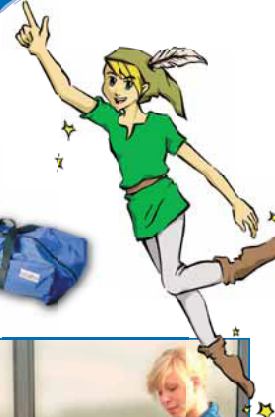

The „Peter Pan“ is adjustable to stand safely in your bath. There is no possibility of slipping or tipping.

„Peter Pan“ is made of stainless steel and is extremely light in weight - only 8.8 kg.

You can have a bath when, how and where you want!

The „Peter Pan“ bathlift fits in any bath, even when you are on holiday.

„Peter Pan“ can be lowered down to 7 cm above the bottom of the bath and is easy to raise again to its original height.

Bathe with or without a backrest – you can enjoy a bath any way you like and are completely free to bathe, shower, wash and enjoy your normal bodycare routines!