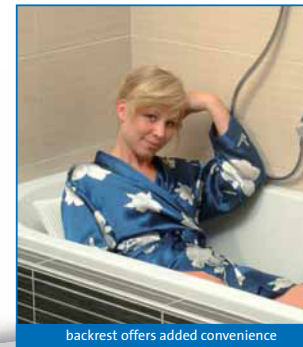

Bathlift

Peter Pan

Making life easy!

Back to the future - mobility without any need for external power sources - today and tomorrow.

Enter or leave your bath easily and safely - by yourself or with a little help - with the „Peter Pan“ bathlift.

The „Peter Pan“ is adjustable to stand safely in your bath. There is no possibility of slipping or tipping.

„Peter Pan“ is made of stainless steel and is extremely light in weight - only 8.8 kg.

You can have a bath when, how and where you want!

The „Peter Pan“ bathlift fits in any bath, even when you are on holiday.

„Peter Pan“ can be lowered down to 7 cm above the bottom of the bath and is easy to raise again to its original height.

Bathe with or without a backrest – you can enjoy a bath any way you like and are completely free to bathe, shower, wash and enjoy your normal bodycare routines!

„TRIED AND TRUSTED“

the lightest bathlift of its type, weighing only 8.8 kg

You can have a bath when, how and where you want!

Enjoy a relaxing full bath or a herbal or aromatherapy treatment!

Resists all known medical and other bath salts and oils, with its own seal of hygiene. „Peter Pan“ is even easier to clean and disinfect.

maintenance-free drive mechanism! - drive mechanism, handle, upper and lower frame, scissor lift system, spring drive mechanism – all made of rustproof stainless steel.